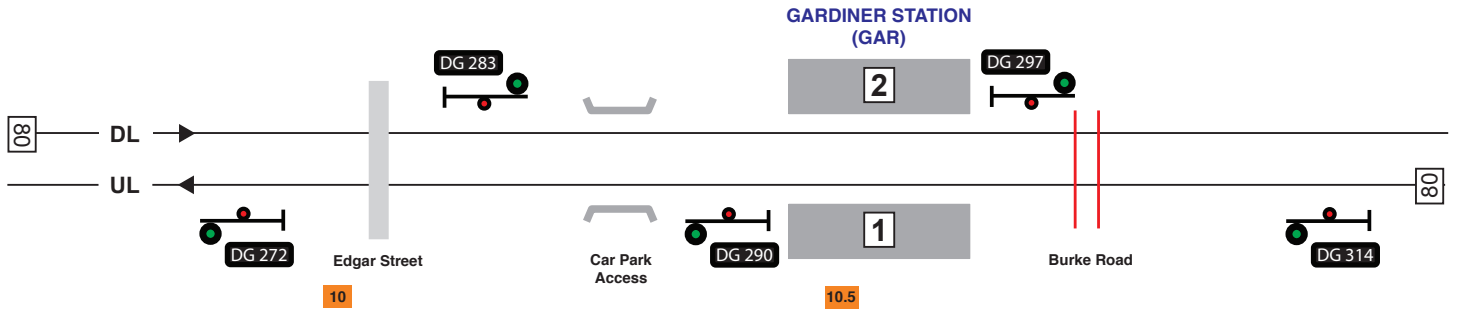

## Signal Plates

## General Information

DL Down Line  
UL Up Line

DL Down Line  
UL Up Line

DL Down Line  
UL Up Line

# Notes

- **DG243** *Signal Interlocked with Toorak Road*
  - Express Express holding & control clear or ((Traffic light response or force) with minimum road opening time & control section clear) or booms horizontal
  - Stopping B10T or C10T occupied for 49s & DG231T clear or booms horizontal
- **DG248** *Signal Interlocked with Toorak Road*
  - Express Express Holding & control Clear or ((Traffic light response force) with minimum road opening time & control section clear) or booms horizontal
  - Stopping (ADG272T occupied for greater than 38s & BDG272T clear & crossing activated) or (control or holding occupied and booms horizontal for 3s
- **DG269** *Signal Interlocked with Tooronga Road*
  - Express Express holding & control clear
  - Stopping Stopping control or holding occupied & booms horizontal
- **DG272** *Signal Interlocked with Tooronga Road*
  - Express Express holding & control clear
  - Stopping (DG298T occupied for greater than 23s and control clear) or (control or holding occupied and booms horizontal for 15s)
- **DG329** *Signal Interlocked with High Street*
  - Express Express holding & control clear
  - Stopping (DG291T occupied for greater than 36s with DG297T clear) Or (control or holding occupied and booms horizontal for 15s)