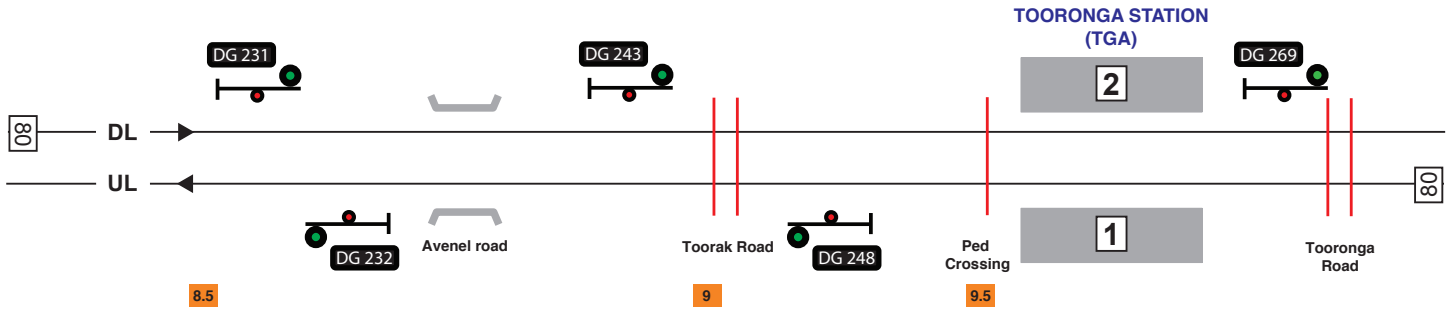

## Signals

## Signal Plates

## General Information

DL Down Line  
UL Up Line

DL Down Line  
UL Up Line

DL Down Line  
UL Up Line

# Notes

- **DG243** *Signal Interlocked with Toorak Road*
  - Express Express holding & control clear or ((Traffic light response or force) with minimum road opening time & control section clear) or booms horizontal
  - Stopping B10T or C10T occupied for 49s & DG231T clear or booms horizontal
- **DG248** *Signal Interlocked with Toorak Road*
  - Express Express Holding & control Clear or ((Traffic light response force) with minimum road opening time & control section clear) or booms horizontal
  - Stopping (ADG272T occupied for greater than 38s & BDG272T clear & crossing activated) or (control or holding occupied and booms horizontal for 3s
- **DG269** *Signal Interlocked with Tooronga Road*
  - Express Express holding & control clear
  - Stopping Stopping control or holding occupied & booms horizontal
- **DG272** *Signal Interlocked with Tooronga Road*
  - Express Express holding & control clear
  - Stopping (DG298T occupied for greater than 23s and control clear) or (control or holding occupied and booms horizontal for 15s)
- **DG329** *Signal Interlocked with High Street*
  - Express Express holding & control clear
  - Stopping (DG291T occupied for greater than 36s with DG297T clear) Or (control or holding occupied and booms horizontal for 15s)