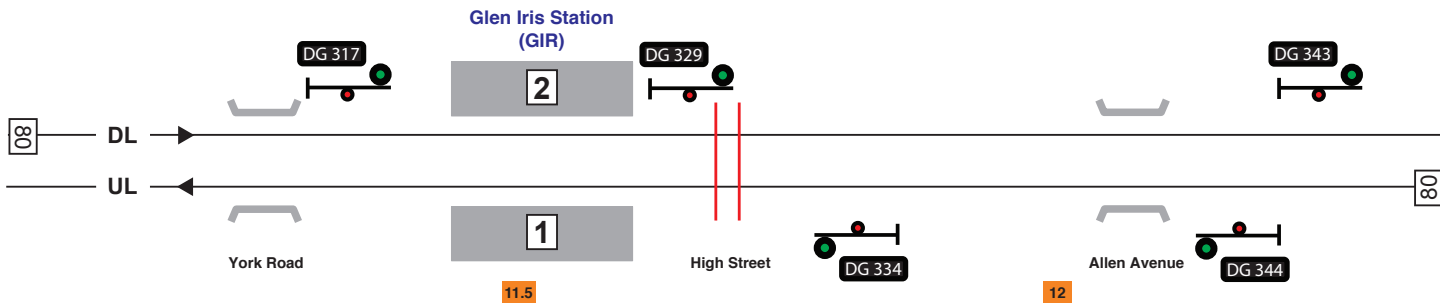

## Signal Plates

## General Information

DL Down Line  
UL Up Line

DL Down Line  
UL Up Line

DL Down Line  
UL Up Line

# Notes

- **DG243** *Signal Interlocked with Toorak Road*
  - Express Express holding & control clear or ((Traffic light response or force) with minimum road opening time & control section clear) or booms horizontal
  - Stopping B10T or C10T occupied for 49s & DG231T clear or booms horizontal
- **DG248** *Signal Interlocked with Toorak Road*
  - Express Express Holding & control Clear or ((Traffic light response force) with minimum road opening time & control section clear) or booms horizontal
  - Stopping (ADG272T occupied for greater than 38s & BDG272T clear & crossing activated) or (control or holding occupied and booms horizontal for 3s
- **DG269** *Signal Interlocked with Tooronga Road*
  - Express Express holding & control clear
  - Stopping Stopping control or holding occupied & booms horizontal
- **DG272** *Signal Interlocked with Tooronga Road*
  - Express Express holding & control clear
  - Stopping (DG298T occupied for greater than 23s and control clear) or (control or holding occupied and booms horizontal for 15s)
- **DG329** *Signal Interlocked with High Street*
  - Express Express holding & control clear
  - Stopping (DG291T occupied for greater than 36s with DG297T clear) Or (control or holding occupied and booms horizontal for 15s)