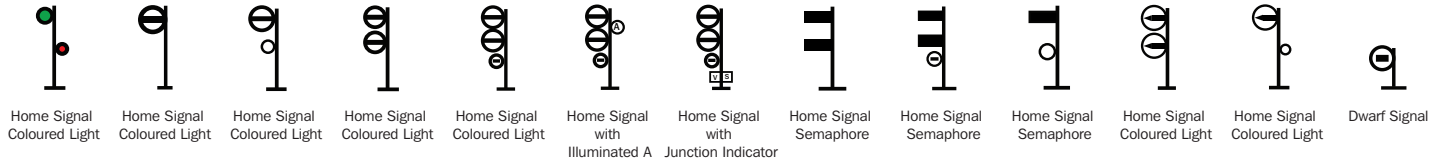

Legend

Signals

Signal Plates

General Information